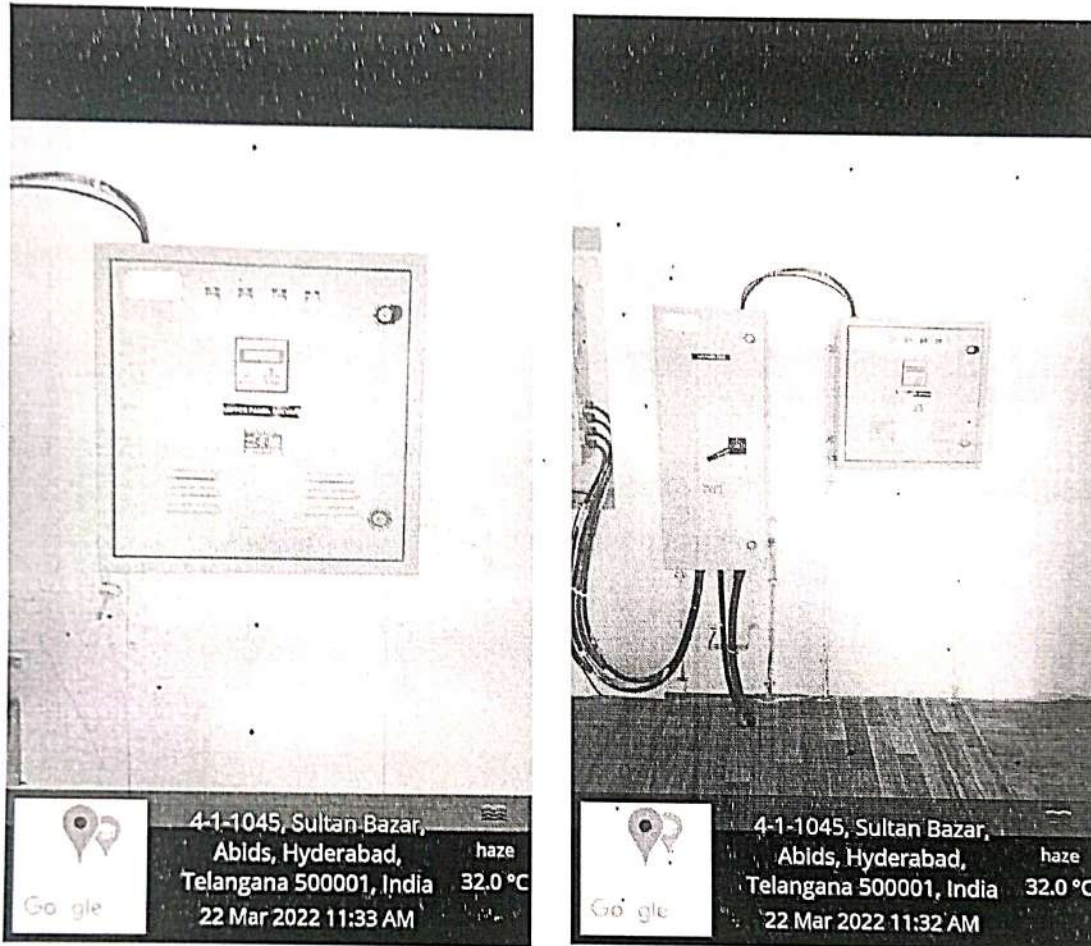

4. Sensor-Based Energy Conservation

Geotagged Photographs

Automatic Power Factor Control panel – 90 (3*30KVAR) KVAR

[Signature]
PRINCIPAL
METHODIST COLLEGE OF ENGG. & TECH.
King Koti Road, Abids, Hyderabad