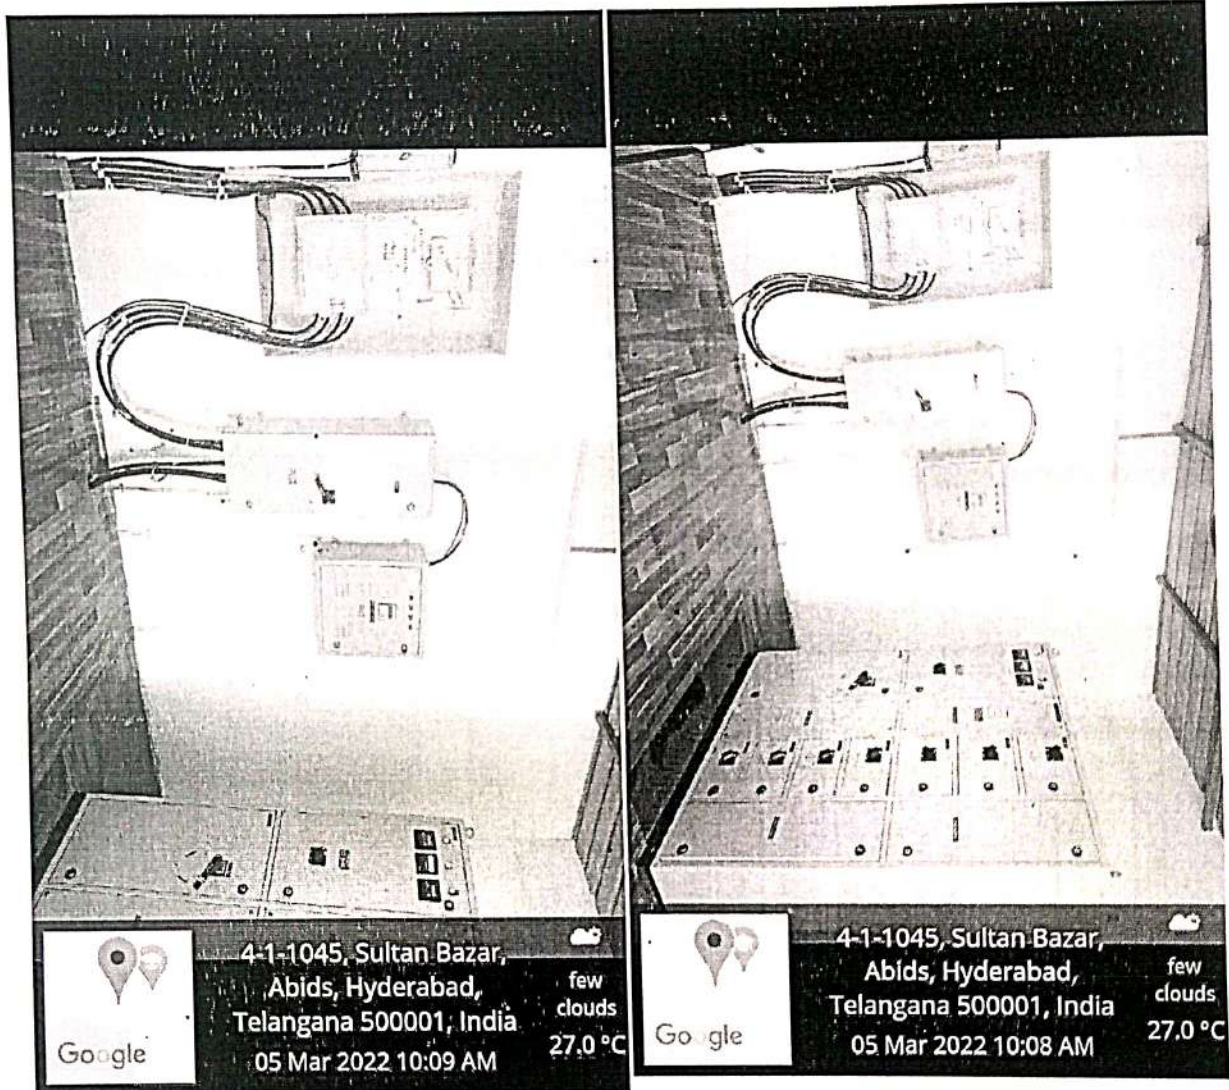

METHODIST

COLLEGE OF ENGINEERING AND TECHNOLOGY

Approved by AICTE New Delhi | Affiliated to Osmania University, Hyderabad

Estd : 2008 Address : King Koti Road, Abids, Hyderabad, Telangana, 500001 | Email : principal@methodist.edu.in

3. Wheeling to the Grid

Solar Energy Wheeling to the Grid

Geotagged Photographs

Solar Energy Wheeling to the Grid